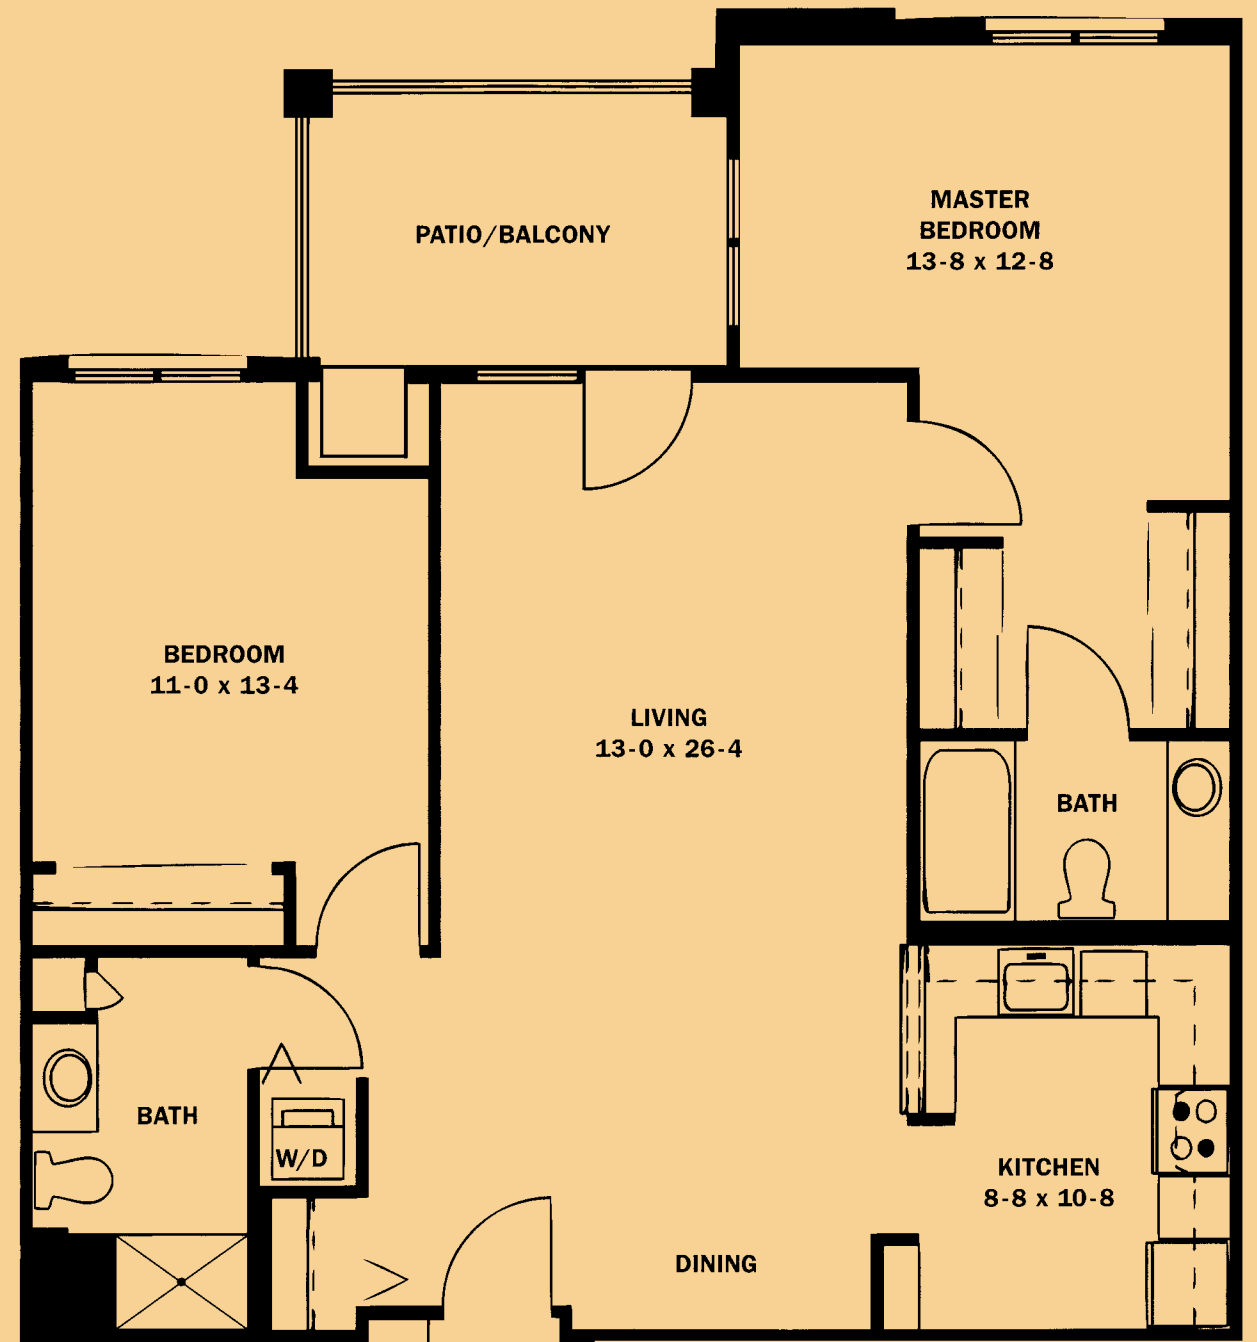

Oakwood Common *Independent Living*

\$ _____ Entry Fee \$ _____ Monthly Fee

\$ _____ Entry Fee \$ _____ Monthly Fee

Oakwood Common *Independent Living*

Oakwood Common *Independent Living*

One Bedroom with Den

925 Square Feet

\$ _____ Entry Fee \$ _____ Monthly Fee

Two Bedroom Traditional

1100 Square Feet

\$ _____ Entry Fee \$ _____ Monthly Fee

Oakwood Common *Independent Living*

Two Bedroom Deluxe

\$ _____ Entry Fee \$ _____ Monthly Fee

Oakwood Common *Independent Living*

Two Bedroom with Den

\$ _____ Entry Fee \$ _____ Monthly Fee

Oak Court *Assisted Living*

Oak Court *Assisted Living*

Alcove

Alcove Deluxe

One Bedroom