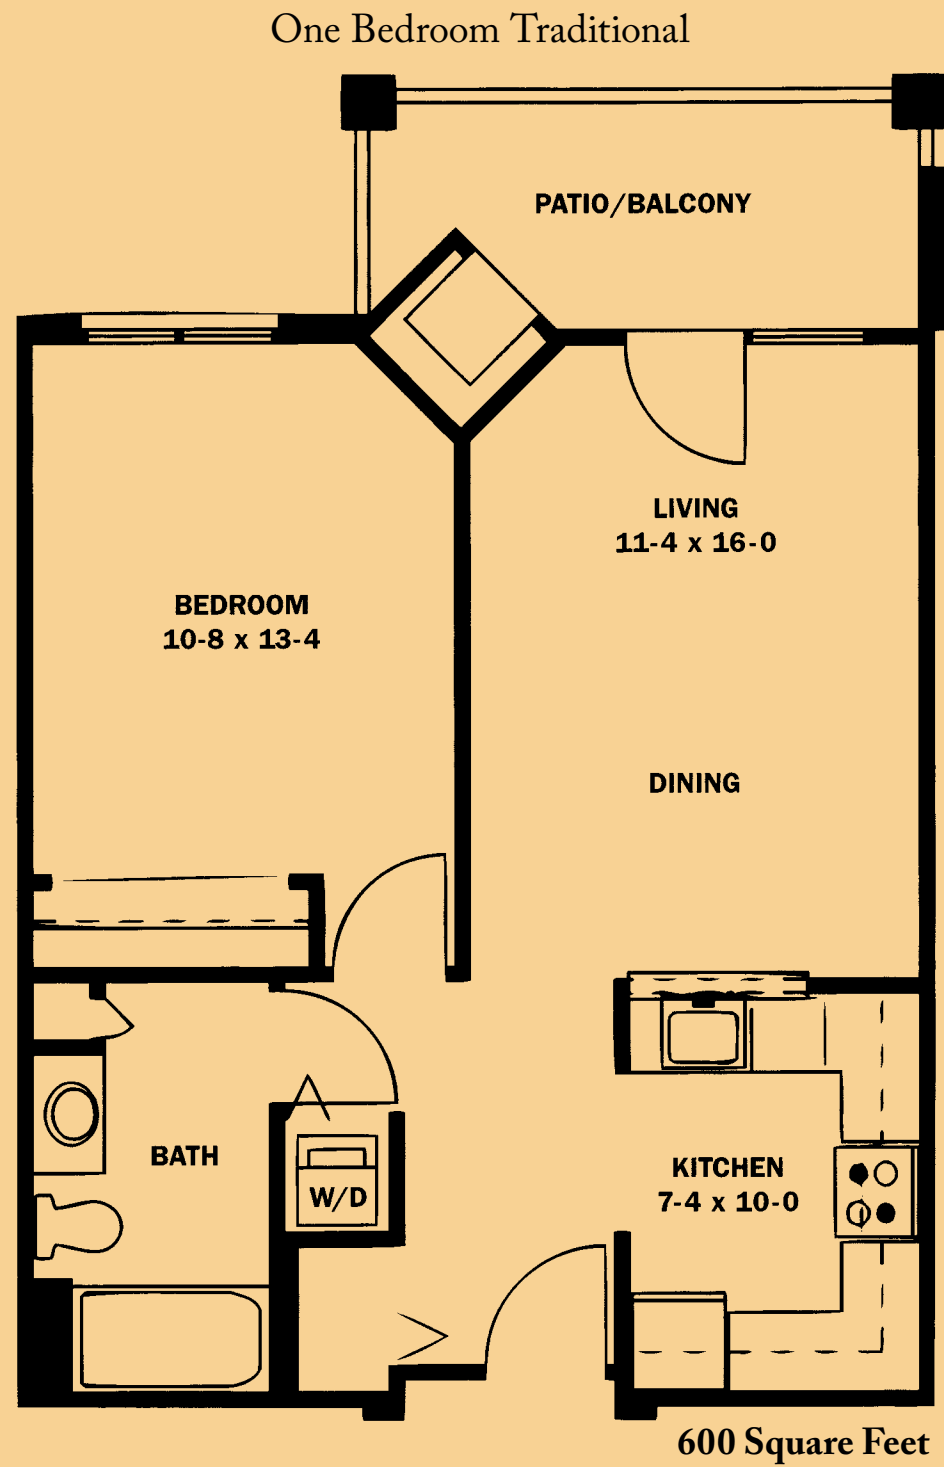

Oakwood Common *Independent Living*

Oakwood Common *Independent Living*

$ _____ Entry Fee $ _____ Monthly Fee

$ _____ Entry Fee $ _____ Monthly Fee