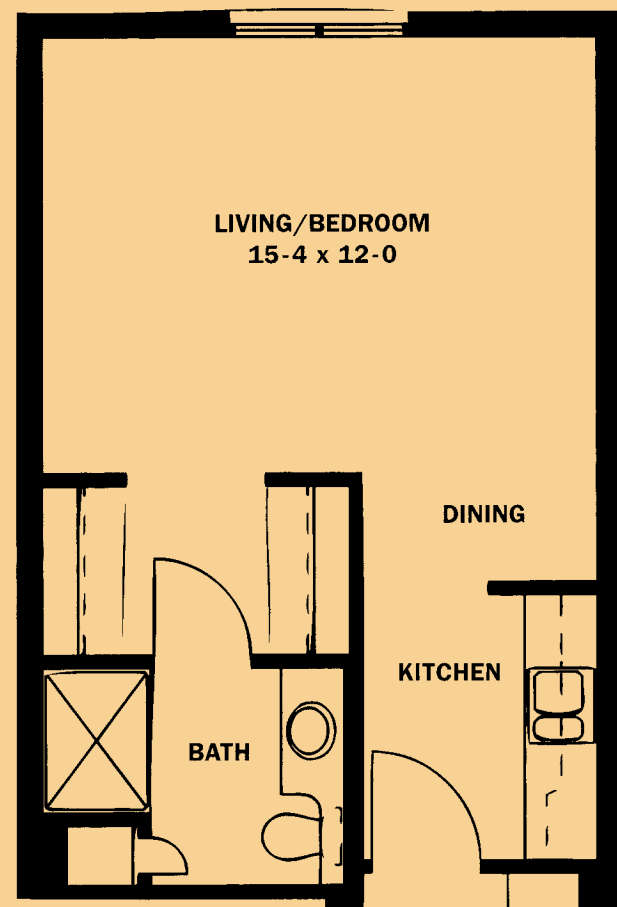

Oakwood Common *Independent Living*

Two Bedroom with Den

\$ _____ Entry Fee \$ _____ Monthly Fee

Oak Court *Assisted Living*

Oak Court *Assisted Living*

Alcove

Alcove Deluxe

One Bedroom

350 Square Feet

400 Square Feet

450 Square Feet

\$ _____ *Entry Fee*

\$ _____ *Entry Fee*

\$ _____ *Monthly Fee*

\$ _____ *Monthly Fee*

\$ _____ *Entry Fee*

\$ _____ *Monthly Fee*

Oak Court Terrace *Assisted Living*

Oak Court Terrace *Assisted Living*

Terrace Alcove

240 Square Feet

Terrace Plus

295 Square Feet

Terrace Deluxe