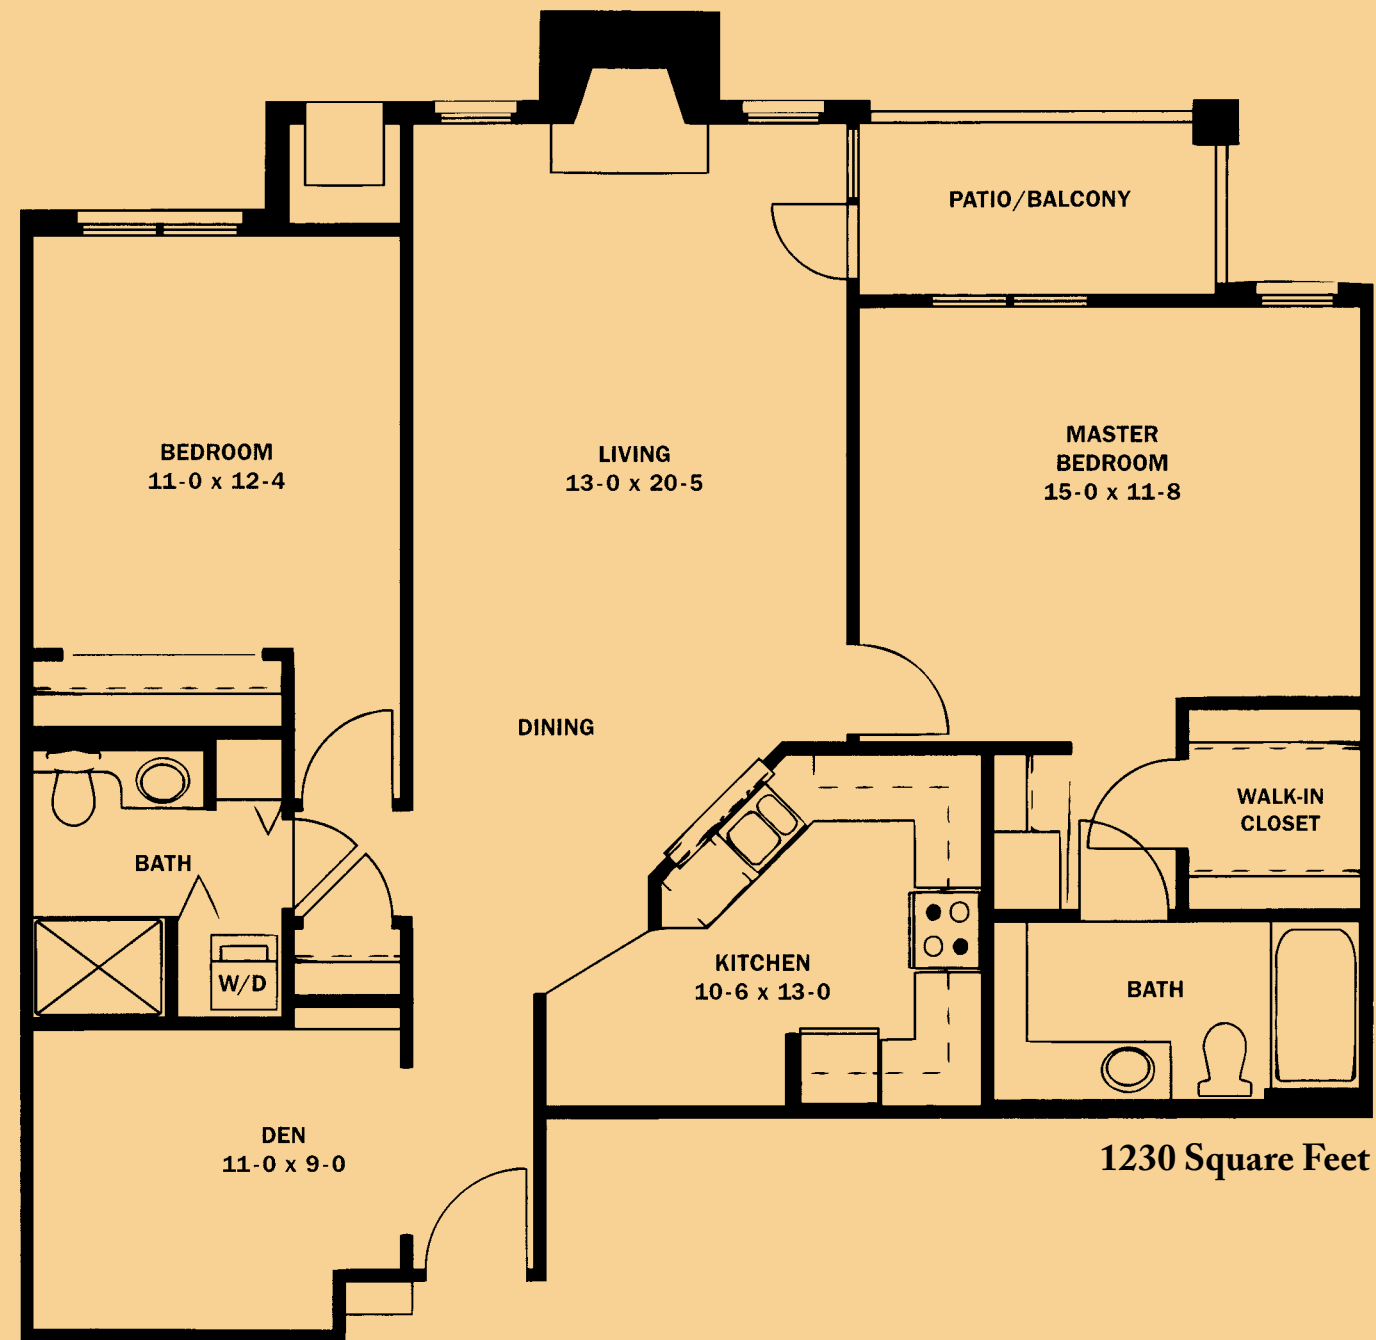

925 Square Feet

\$ _____ Entry Fee \$ _____ Monthly Fee

Two Bedroom Traditional

1100 Square Feet

\$ _____ Entry Fee \$ _____ Monthly Fee

Oakwood Common *Independent Living*

Two Bedroom Deluxe

\$ _____ Entry Fee \$ _____ Monthly Fee

Oakwood Common *Independent Living*

Two Bedroom with Den

\$ _____ Entry Fee \$ _____ Monthly Fee

Oak Court *Assisted Living*

Oak Court *Assisted Living*

Alcove

Alcove Deluxe

One Bedroom

350 Square Feet

400 Square Feet

450 Square Feet

\$ _____ *Entry Fee*

\$ _____ *Entry Fee*

\$ _____ *Monthly Fee*

\$ _____ *Monthly Fee*

\$ _____ *Entry Fee*

\$ _____ *Monthly Fee*

Oak Court Terrace *Assisted Living*

Oak Court Terrace *Assisted Living*

Terrace Alcove

240 Square Feet

Terrace Plus

295 Square Feet

Terrace Deluxe