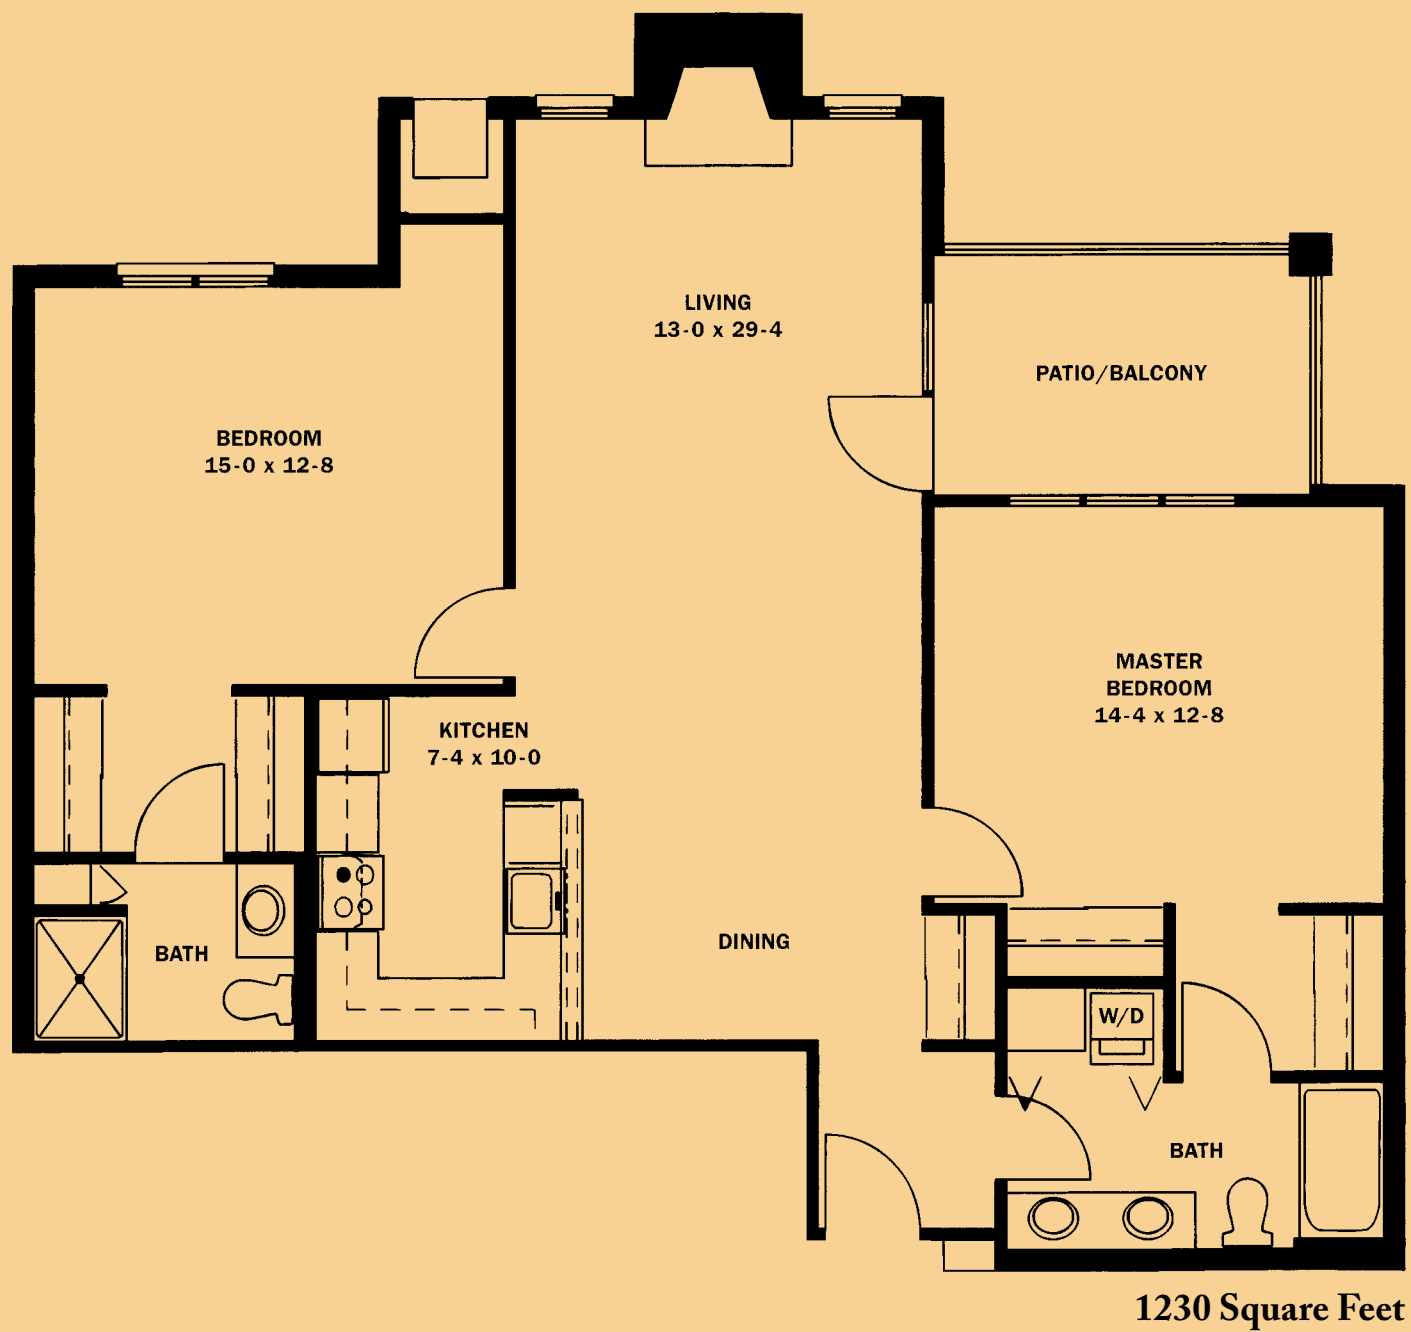

925 Square Feet

\$ _____ Entry Fee \$ _____ Monthly Fee

Two Bedroom Traditional

1100 Square Feet

\$ _____ Entry Fee \$ _____ Monthly Fee

Oakwood Common *Independent Living*

Two Bedroom Deluxe

\$ _____ Entry Fee \$ _____ Monthly Fee

Oakwood Common *Independent Living*

Two Bedroom with Den

\$ _____ Entry Fee \$ _____ Monthly Fee

Oak Court *Assisted Living*

Oak Court *Assisted Living*

Alcove

Alcove Deluxe

One Bedroom

\$ _____ *Monthly Fee*

Oak Court Terrace *Assisted Living*

Oak Court Terrace *Assisted Living*

Terrace Alcove

240 Square Feet

Terrace Plus

295 Square Feet

Terrace Deluxe