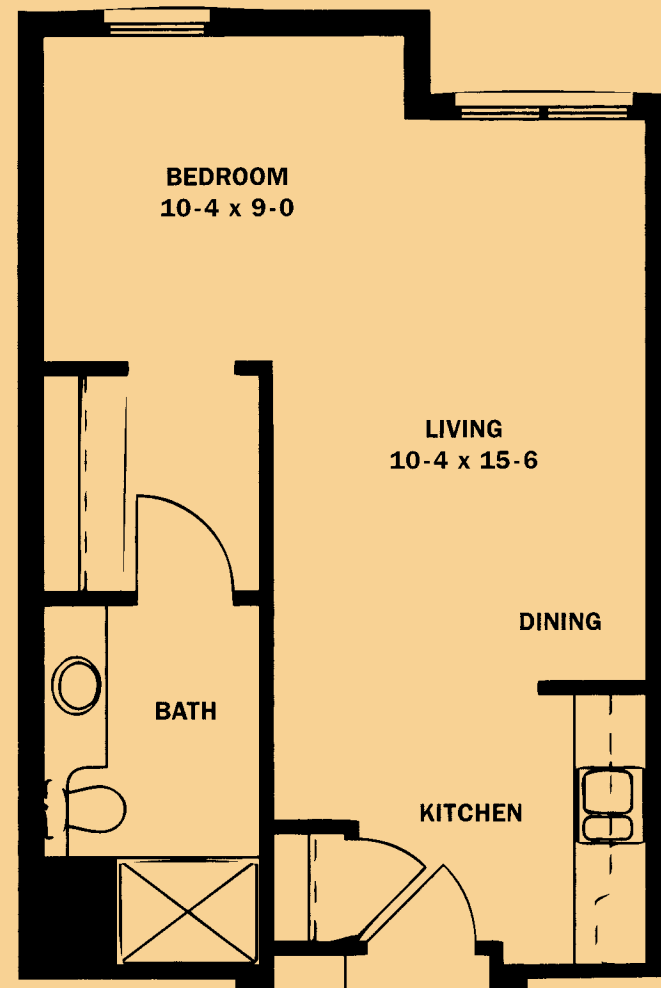

Oakwood Common *Independent Living*

Two Bedroom with Den

\$ _____ Entry Fee \$ _____ Monthly Fee

Oak Court *Assisted Living*

Oak Court *Assisted Living*

Alcove

Alcove Deluxe

One Bedroom

350 Square Feet

400 Square Feet

450 Square Feet

\$ _____ *Entry Fee*

\$ _____ *Entry Fee*

\$ _____ *Monthly Fee*

\$ _____ *Monthly Fee*

\$ _____ *Entry Fee*

\$ _____ *Monthly Fee*

Oak Court Terrace *Assisted Living*

Oak Court Terrace *Assisted Living*

Terrace Alcove

240 Square Feet

Terrace Plus

295 Square Feet

Terrace Deluxe