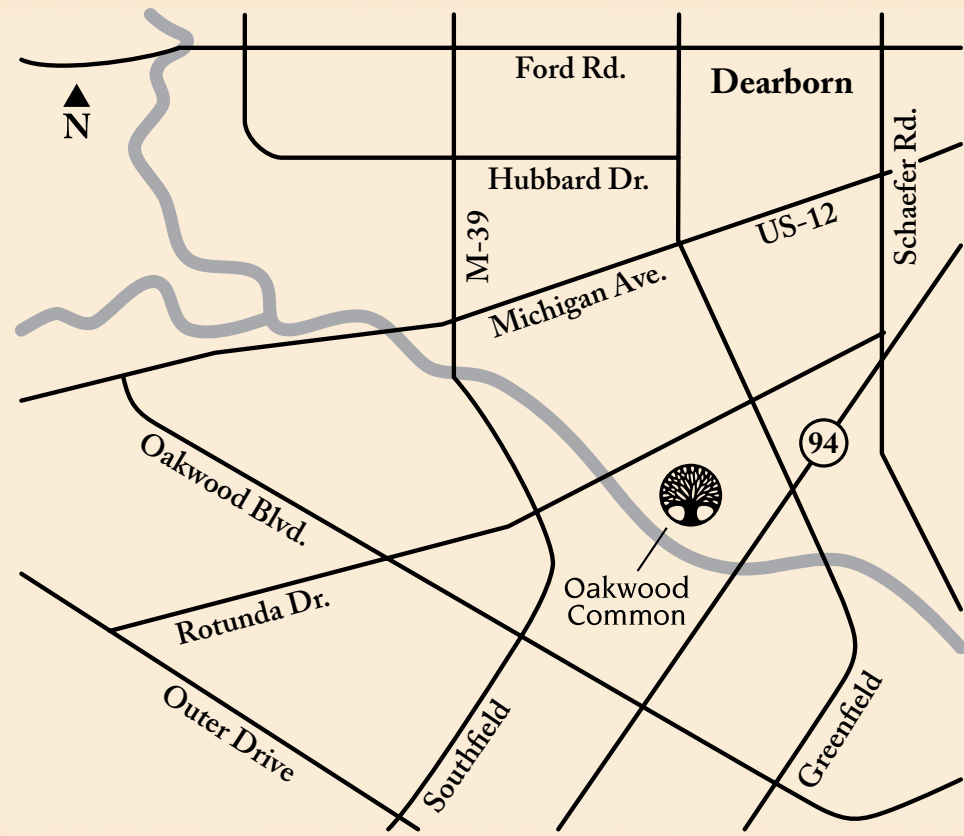

Oakwood Common

Apartment Living

Oakwood Common is conveniently located on Rotunda Drive between Southfield and Greenfield Roads.

Call 1-800-642-HOME (4663) or visit www.oakwood.org/oakwoodcommon.

Oakwood Common *Independent Living*