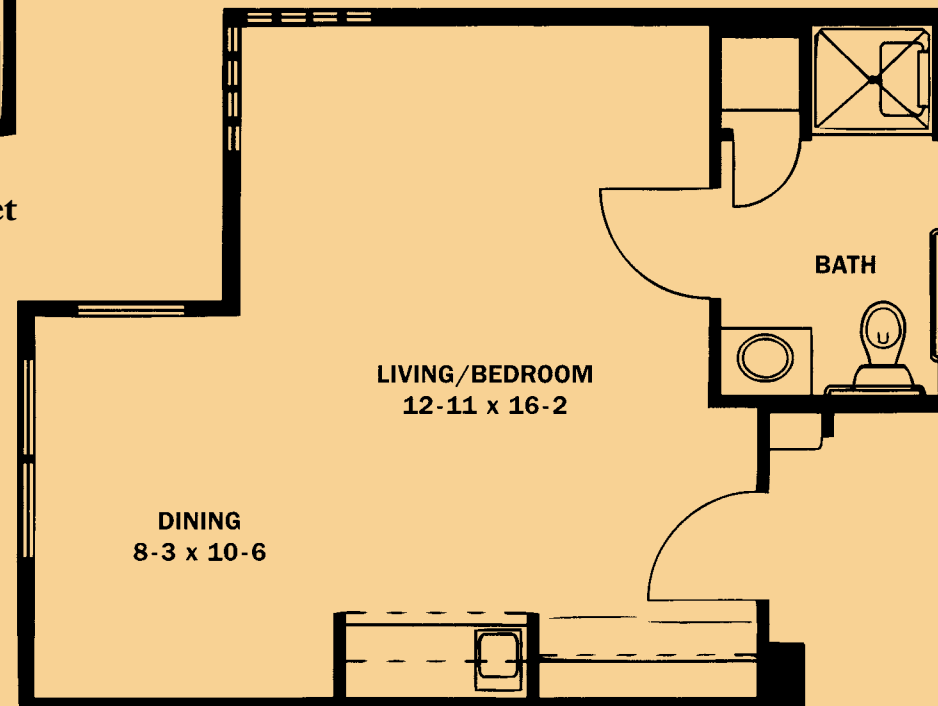

\$ _____ *Monthly Fee*

Oak Court Terrace *Assisted Living*

Oak Court Terrace *Assisted Living*

Terrace Alcove

240 Square Feet

Terrace Plus

295 Square Feet

Terrace Deluxe

446 Square Feet

\$ _____ *Entry Fee*

\$ _____ *Entry Fee*

\$ _____ *Monthly Fee*

\$ _____ *Monthly Fee*

\$ _____ *Entry Fee*

\$ _____ *Monthly Fee*