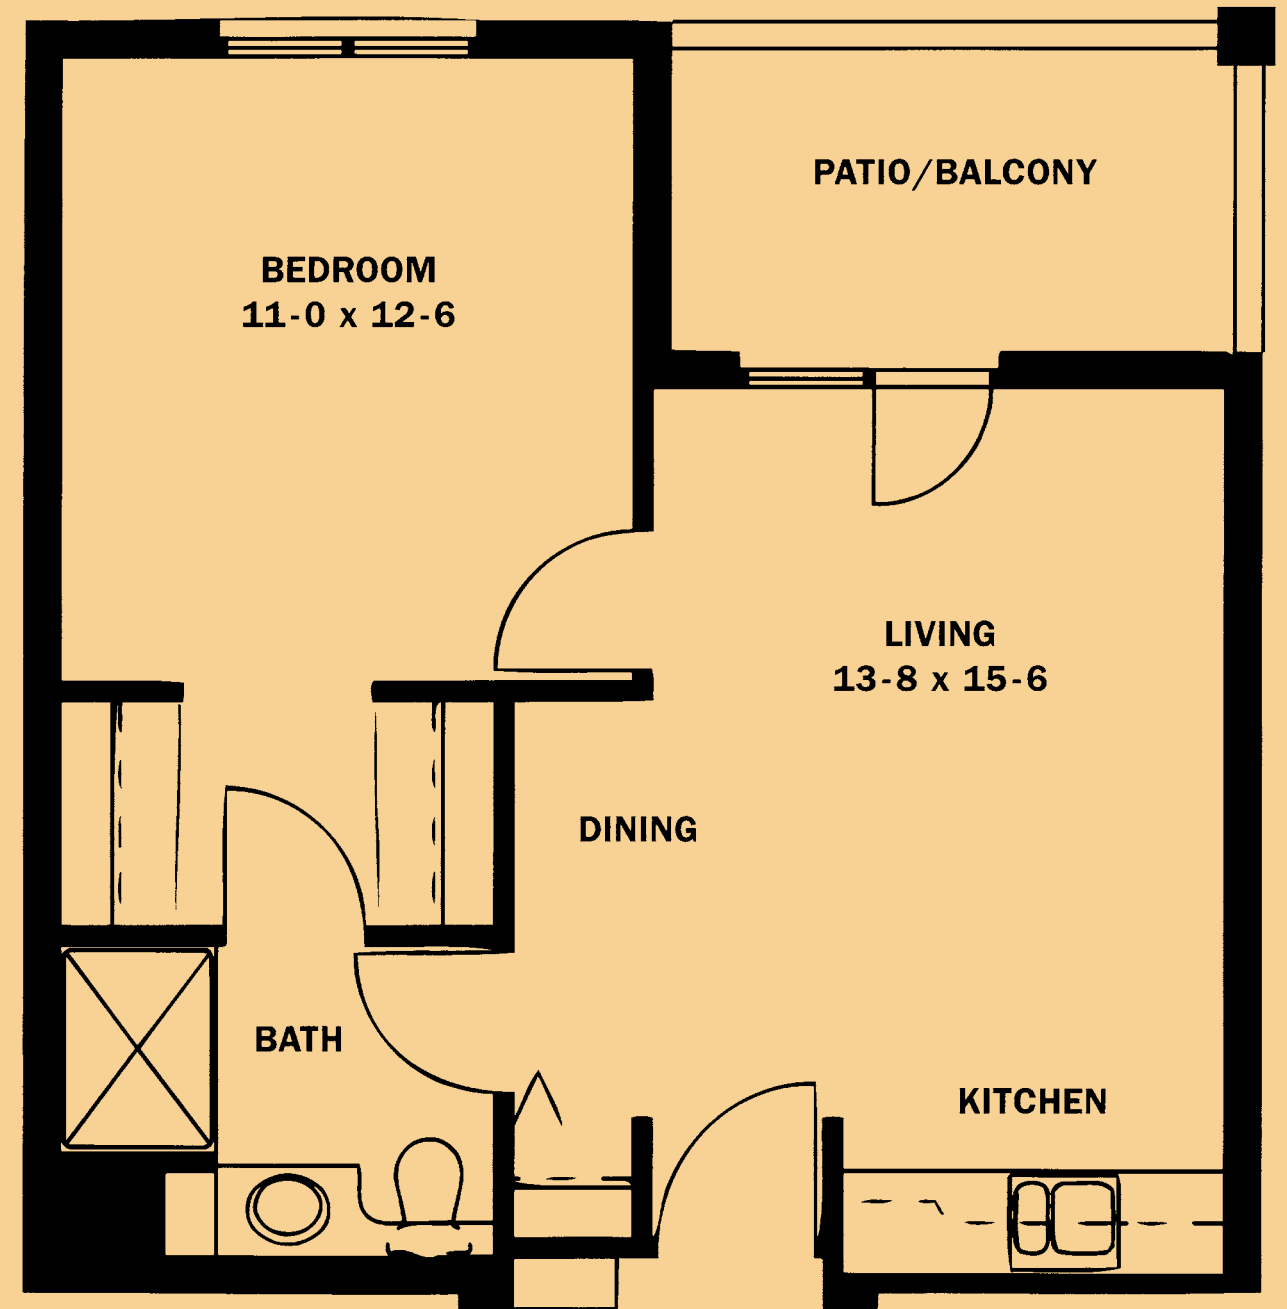

925 Square Feet

\$ _____ Entry Fee \$ _____ Monthly Fee

Two Bedroom Traditional

1100 Square Feet

\$ _____ Entry Fee \$ _____ Monthly Fee

Oakwood Common *Independent Living*

Two Bedroom Deluxe

\$ _____ Entry Fee \$ _____ Monthly Fee

Oakwood Common *Independent Living*

Two Bedroom with Den

\$ _____ Entry Fee \$ _____ Monthly Fee

Oak Court *Assisted Living*

Oak Court *Assisted Living*

Alcove

Alcove Deluxe

One Bedroom

350 Square Feet

400 Square Feet

450 Square Feet

\$ _____ *Entry Fee*

\$ _____ *Entry Fee*

\$ _____ *Monthly Fee*

\$ _____ *Monthly Fee*

\$ _____ *Entry Fee*

\$ _____ *Monthly Fee*

Oak Court Terrace *Assisted Living*

Oak Court Terrace *Assisted Living*

Terrace Alcove

240 Square Feet

Terrace Plus

295 Square Feet

Terrace Deluxe